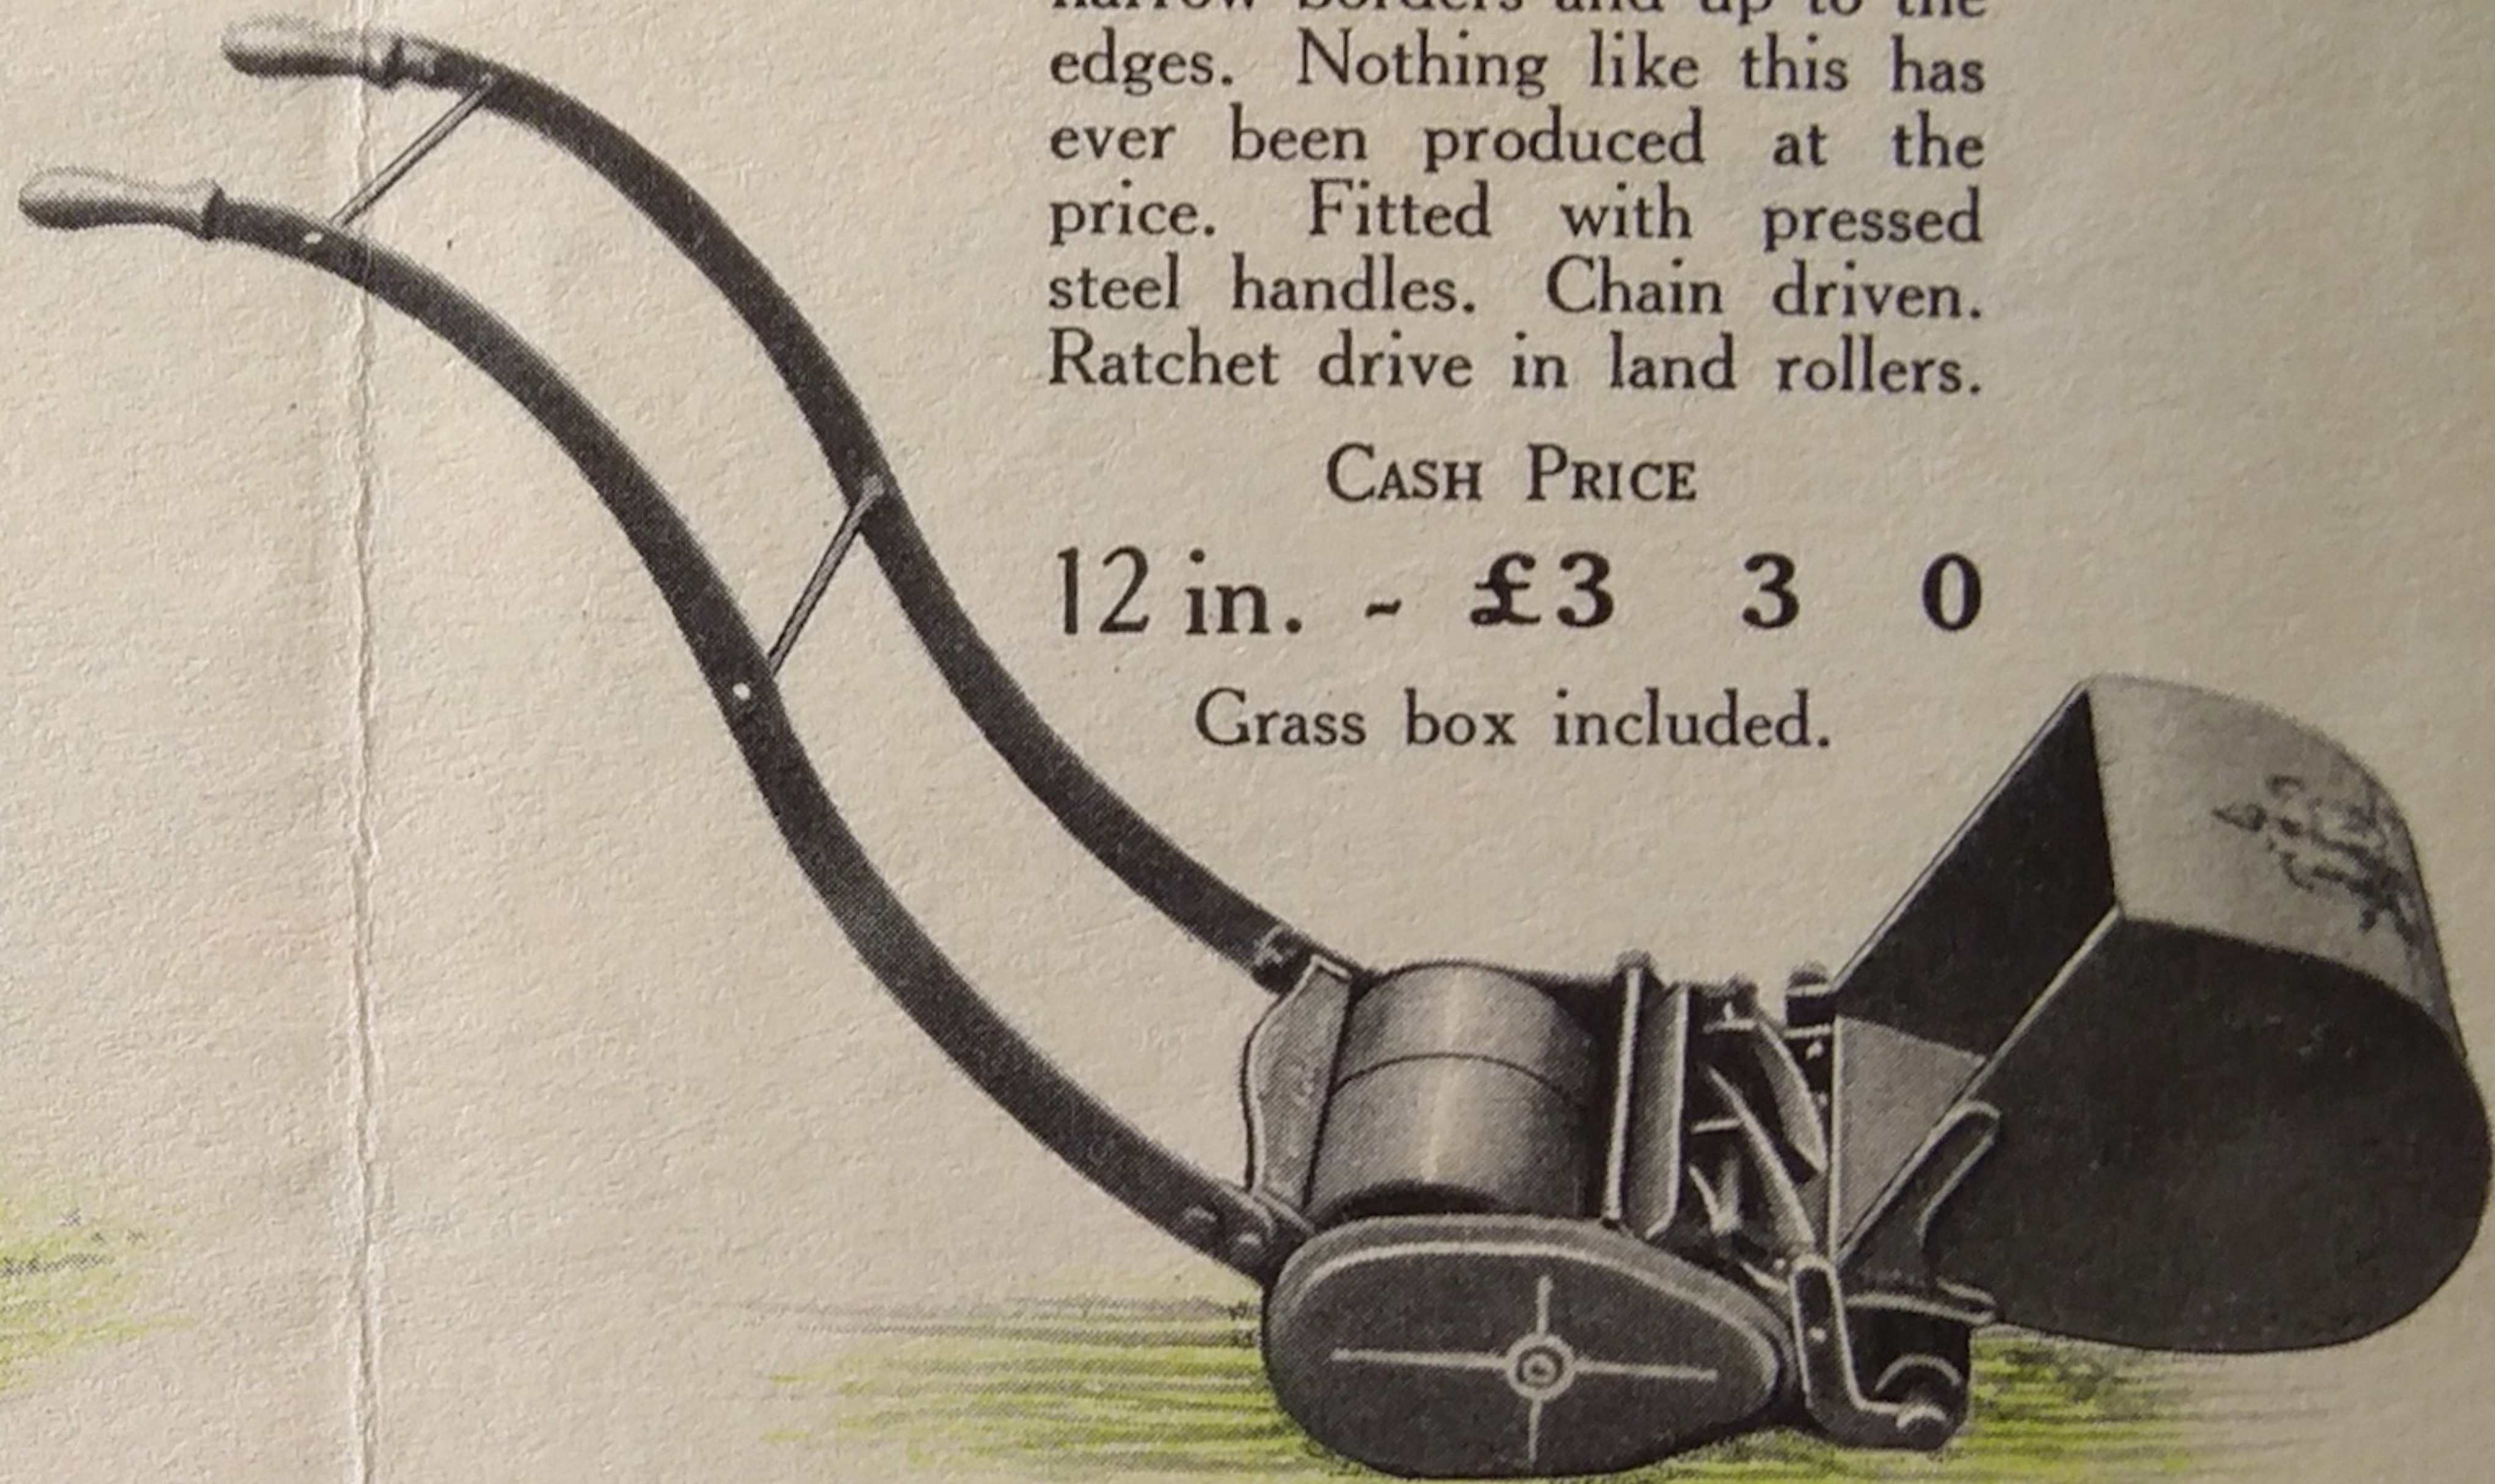

CASH PRICE

12 in. - £3 3 0

Grass box included.