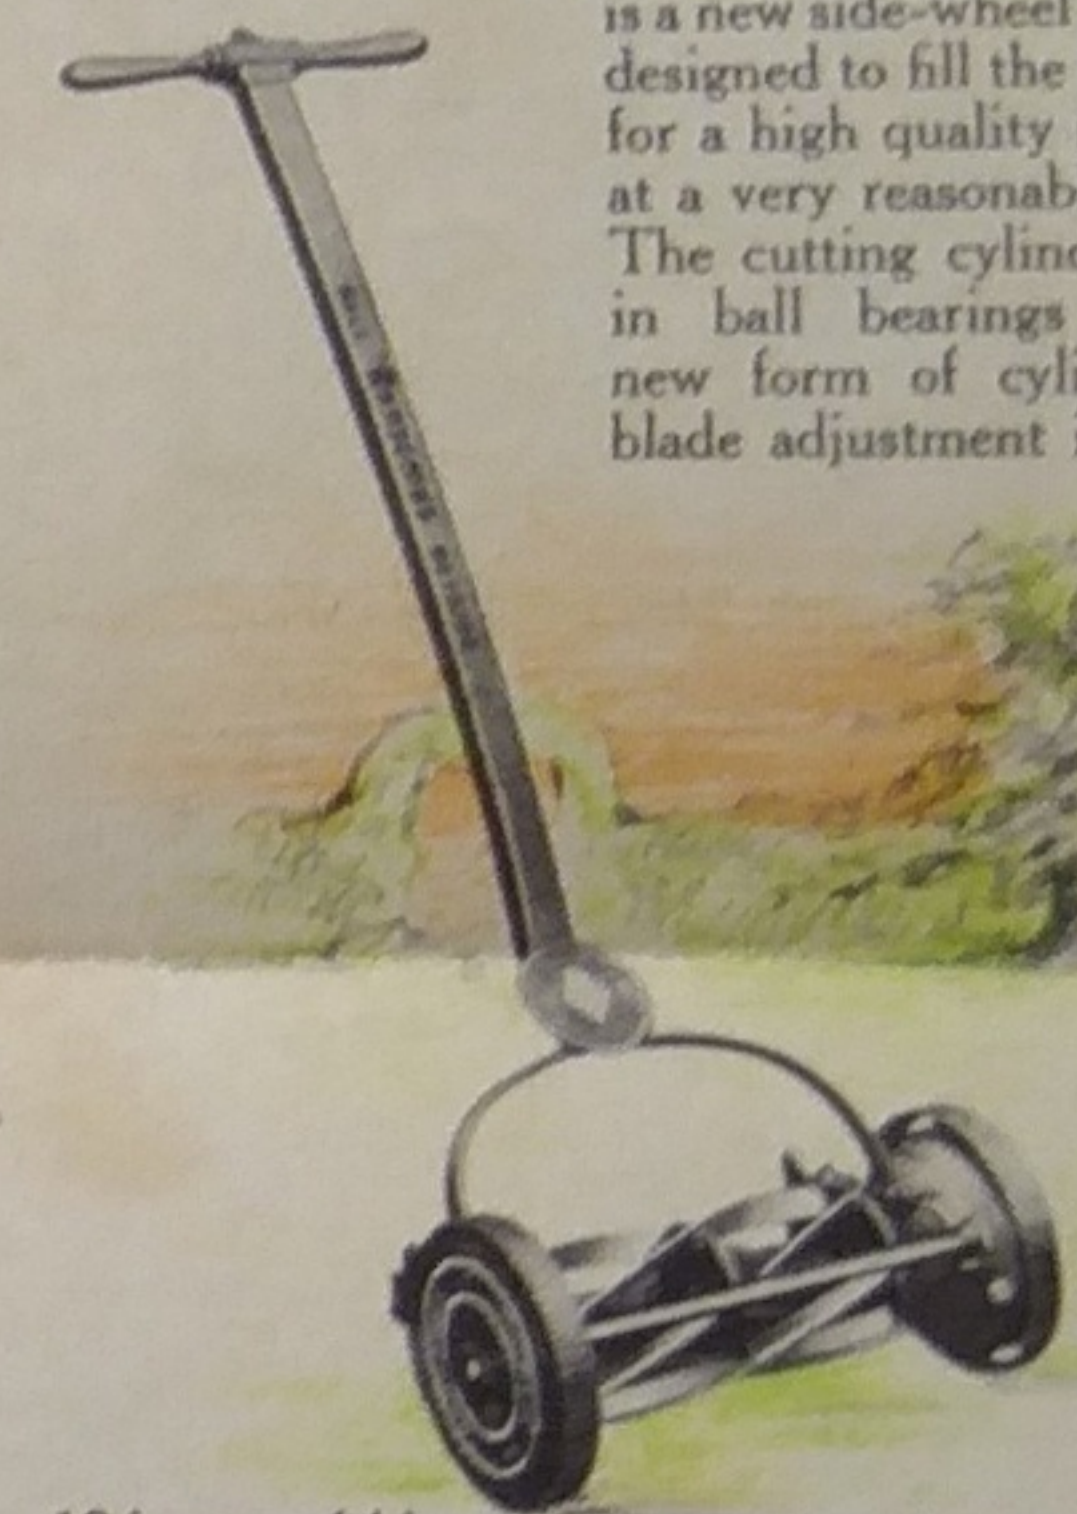

IPSWICH 2201 (4 LINES)
LONDON WALL 2422 (3 LINES)

Ransomes

World famous

LAWN MOWERS

for Town and Country Lawns

Ransomes "ACE"

is a new side-wheel Mower, designed to fill the demand for a high quality machine at a very reasonable price. The cutting cylinder runs in ball bearings and a new form of cylinder to blade adjustment is fitted.