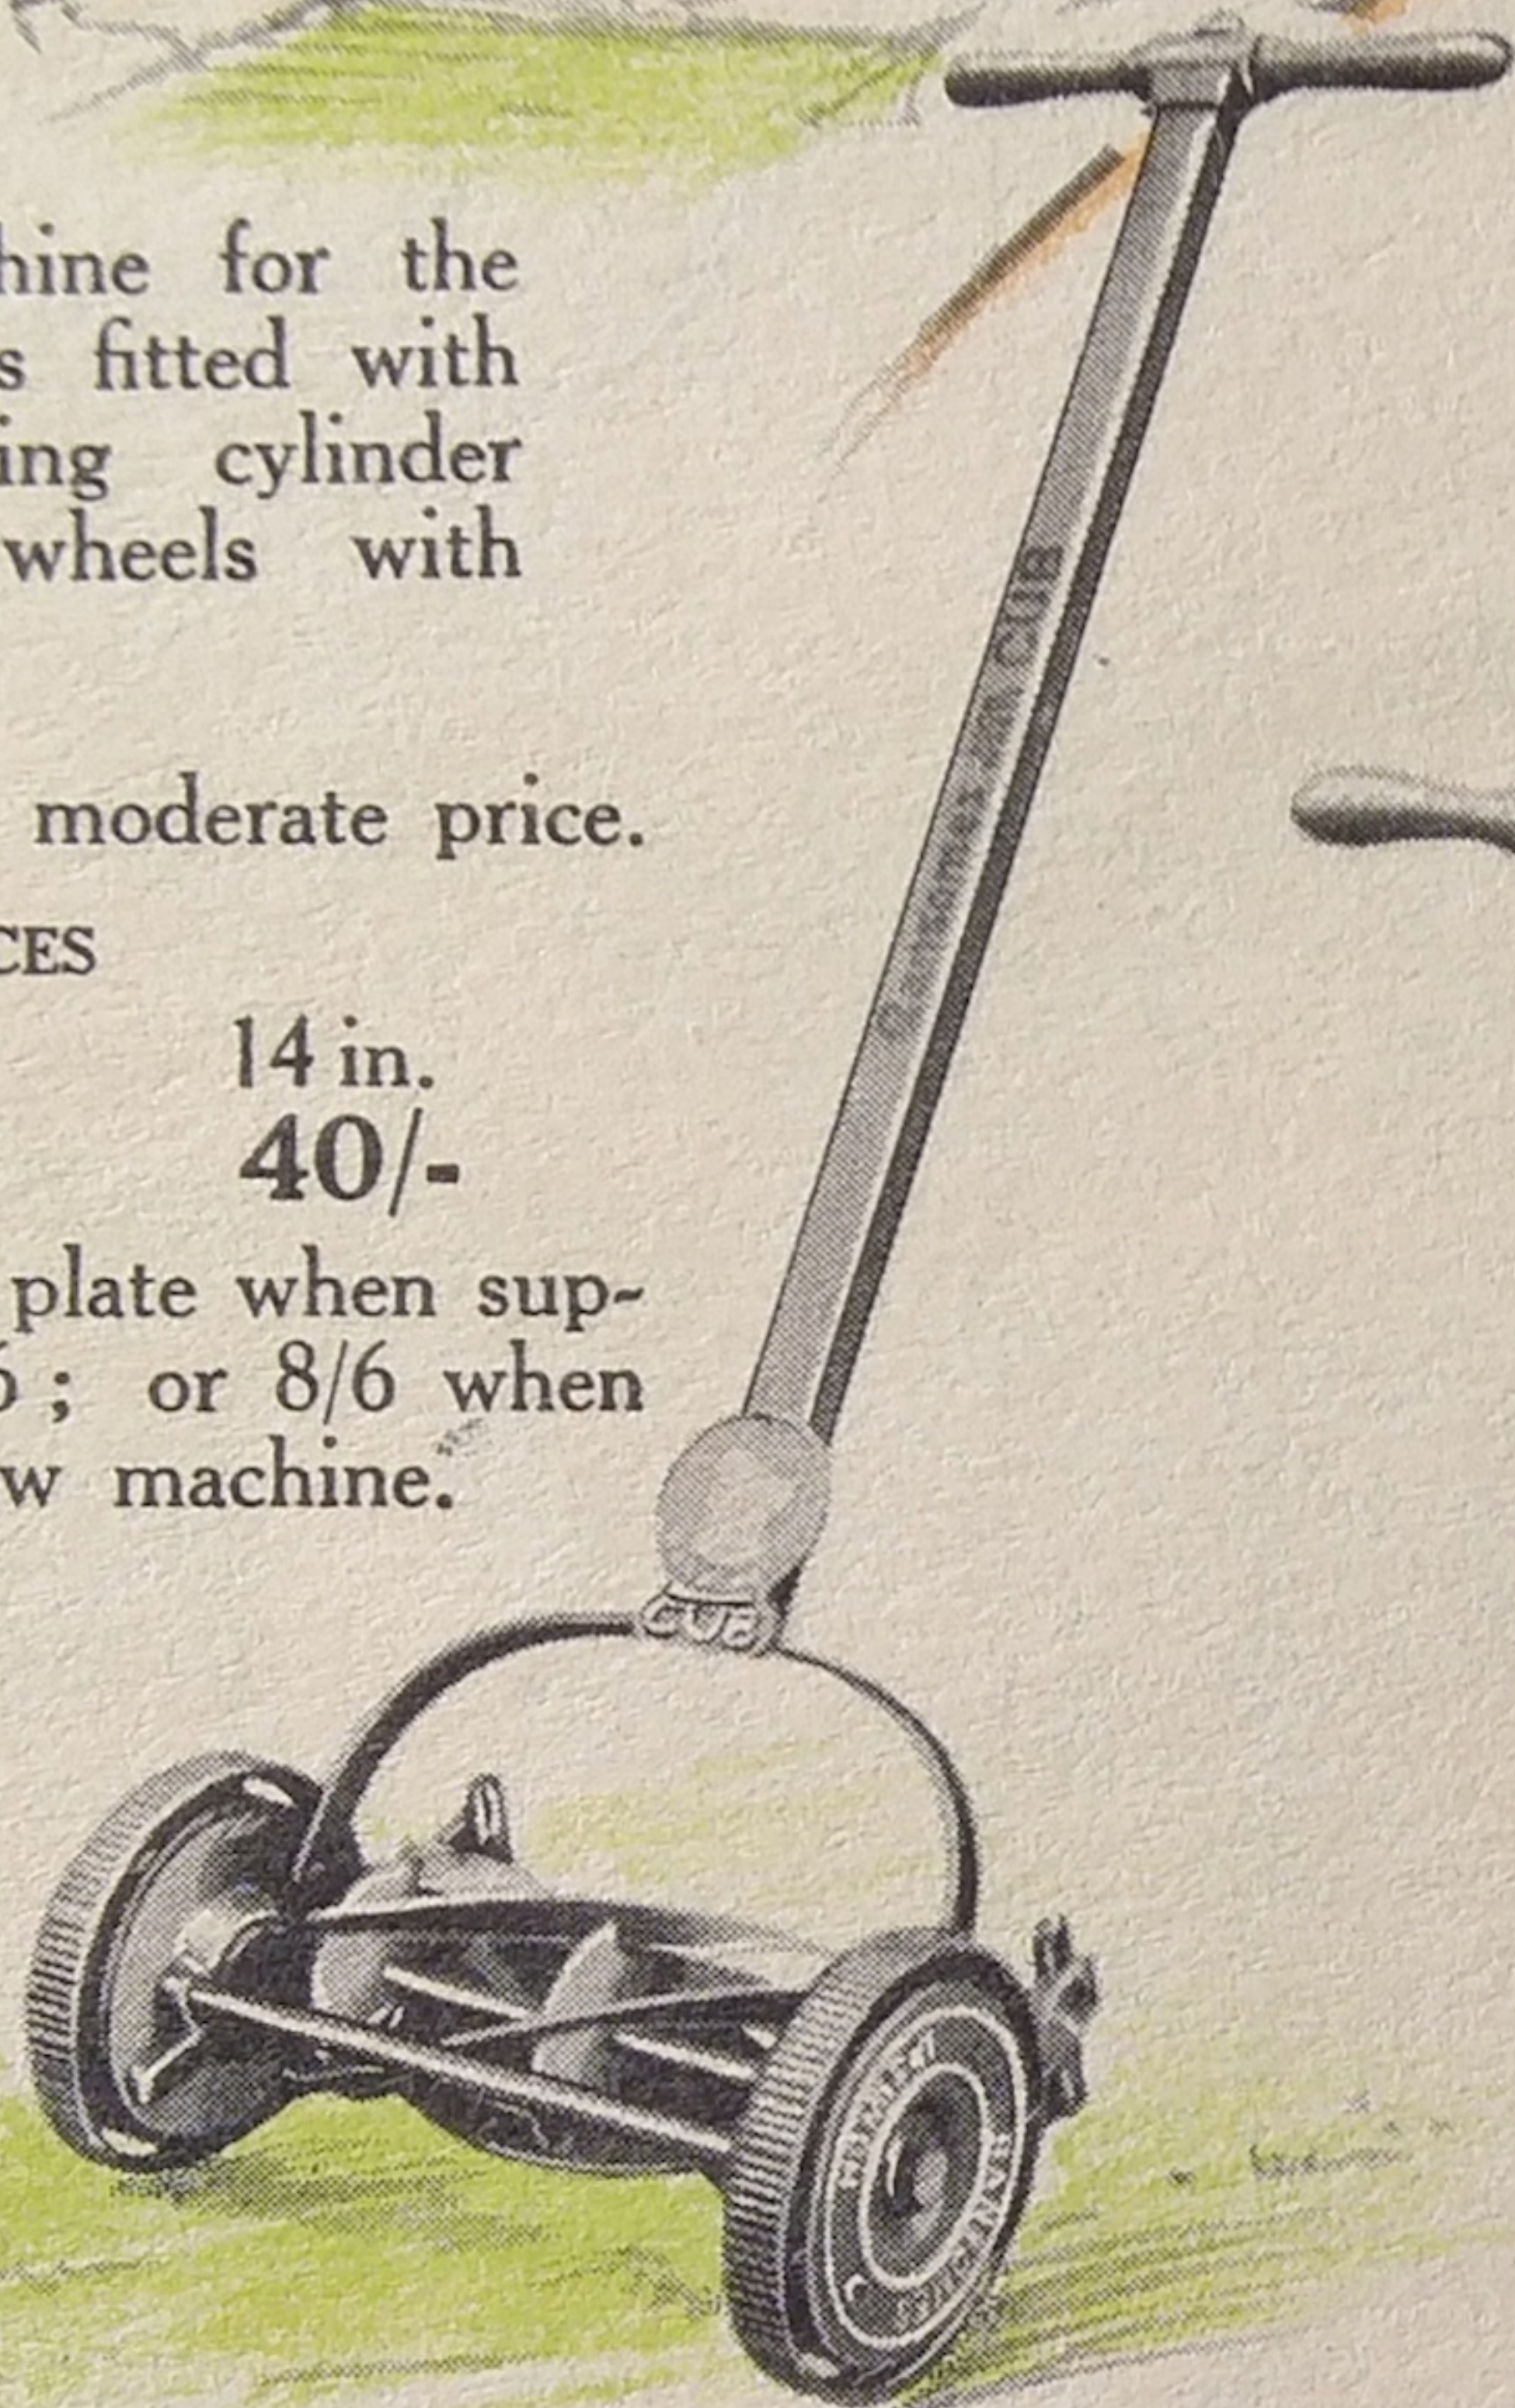

CASH PRICES

10 in.	12 in.	14 in.
33/-	36/-	40/-

Grass box and delivery plate when supplied with machine, 7/6; or 8/6 when not supplied with a new machine.